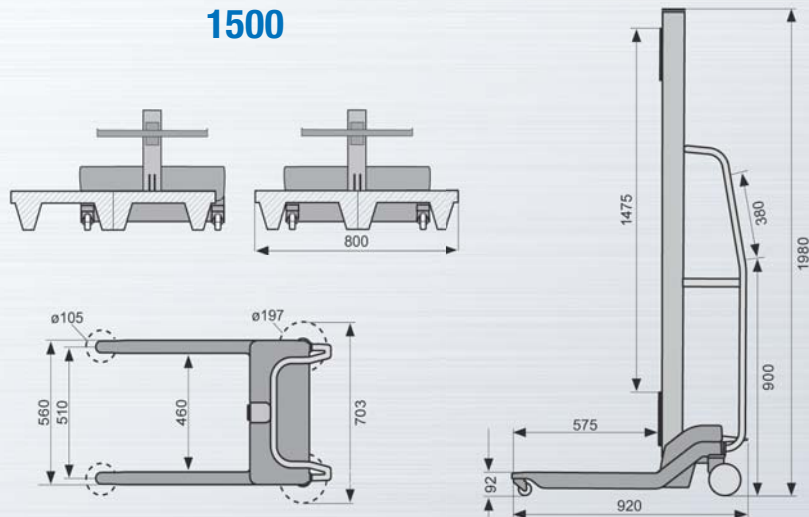

Overall height	1480 mm
Lifting height	975 mm
Overall length	920 mm
Widths	560 mm / 460 mm (inside / outside edges)
Battery data	7,2 Ah / 24 V
Wheel sizes	60 / 125 mm (front / rear)
Lifting speed	40 / 60 / 80*
Payload	125 kg
Empty weight	42 kg
Power supply (input)	100...240 V, 50...60 Hz, 700 mA, 60 VA
Power supply (output)	24 V / 1,5 A / 30 VA

### 1000

Overall height	1980 mm
Lifting height	1475 mm
Overall length	920 mm
Widths	560 mm / 460 mm (inside / outside edges)
Battery data	7,2 Ah / 24 V
Wheel sizes	60 / 125 mm (front / rear)
Lifting speed	40 / 60 / 80*
Payload	125 kg
Empty weight	46 kg
Power supply (input)	100...240 V, 50...60 Hz, 700 mA, 60 VA
Power supply (output)	24 V / 1,5 A / 30 VA

### 1500

Overall height	2230 mm
Lifting height	1725 mm
Overall length	920 mm
Widths	560 mm / 460 mm (inside / outside edges)
Battery data	7,2 Ah / 24 V
Wheel sizes	60 / 125 mm (front / rear)
Lifting speed	40 / 60 / 80*
Payload	125 kg
Empty weight	50 kg
Power supply (input)	100 - 240 V, 50 - 60 Hz, 700 mA, 60 VA
Power supply (output)	24 V / 1,5 A / 30 VA