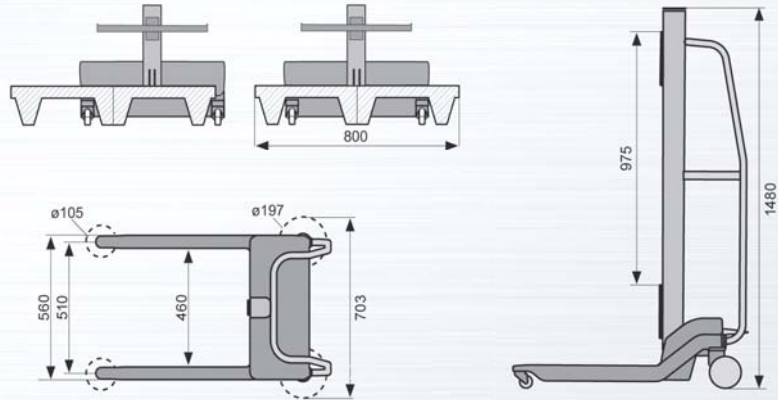

Overall height	1480 mm
Lifting height	975 mm
Overall length	920 mm
Widths	560 mm / 460 mm (inside / outside edges)
Battery data	7,2 Ah / 24 V
Wheel sizes	60 / 125 mm (front / rear)
Lifting speed	40 / 60 / 80*
Payload	125 kg
Empty weight	42 kg
Power supply (input)	100...240 V, 50...60 Hz, 700 mA, 60 VA
Power supply (output)	24 V / 1,5 A / 30 VA

### 1000

Overall height	1980 mm
Lifting height	1475 mm
Overall length	920 mm
Widths	560 mm / 460 mm (inside / outside edges)
Battery data	7,2 Ah / 24 V
Wheel sizes	60 / 125 mm (front / rear)
Lifting speed	40 / 60 / 80*
Payload	125 kg
Empty weight	46 kg
Power supply (input)	100...240 V, 50...60 Hz, 700 mA, 60 VA
Power supply (output)	24 V / 1,5 A / 30 VA

### 1500

Overall height	2230 mm
Lifting height	1725 mm
Overall length	920 mm
Widths	560 mm / 460 mm (inside / outside edges)
Battery data	7,2 Ah / 24 V
Wheel sizes	60 / 125 mm (front / rear)
Lifting speed	40 / 60 / 80*
Payload	125 kg
Empty weight	50 kg
Power supply (input)	100 - 240 V, 50 - 60 Hz, 700 mA, 60 VA
Power supply (output)	24 V / 1,5 A / 30 VA