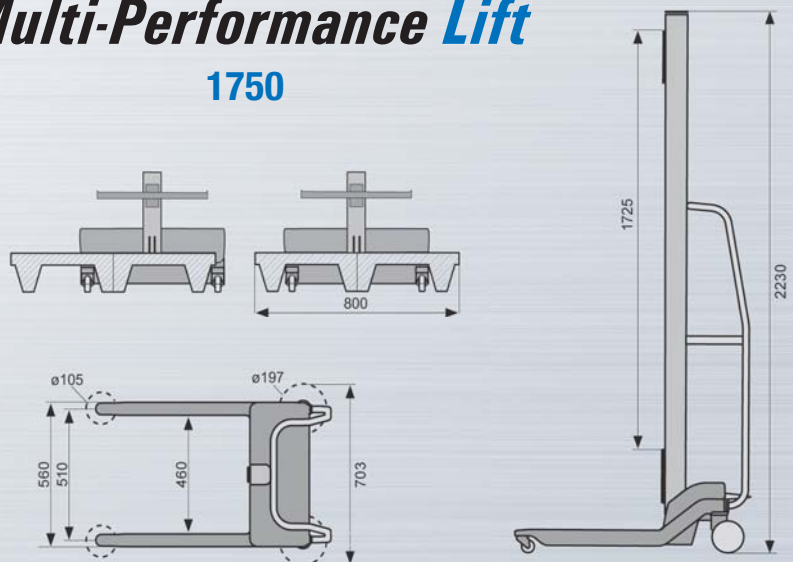

Multi-Performance Lift

1750

* Changes to the lifting speed are done by EXPRESSO Service. | Technical details are subject to change in the interest of constant product improvement.